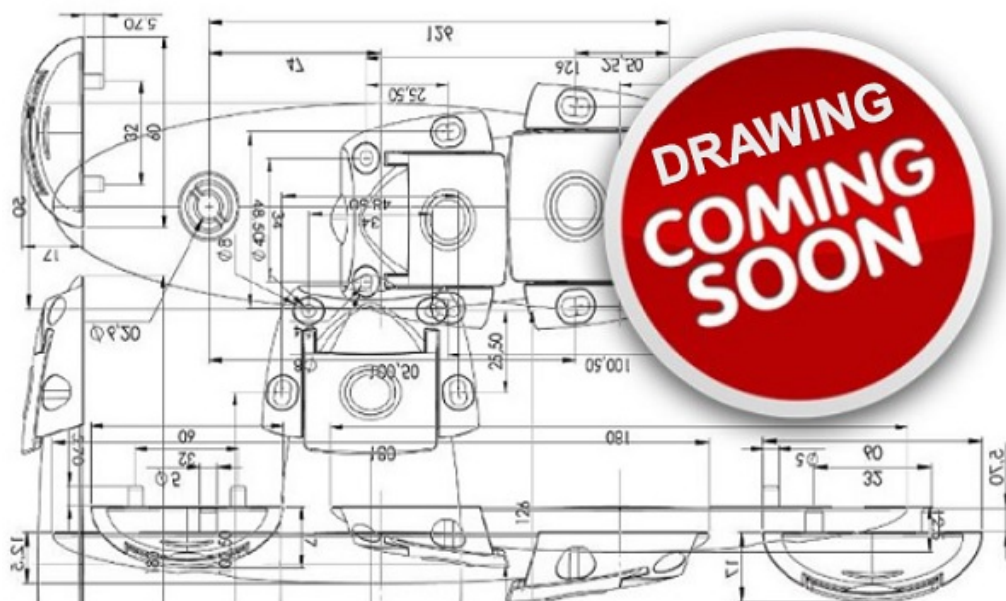

PRODUCT SHEET

Description:

Flat Washer, Brass, 1mm, ID 14mm, OD 35mm

Item number:

12.13.325-0

Units	Box	Carton	HS Code	Barcode
Pcs.		2000	7415290000	 5704866029254

SISO A/S
Mileparken 11
DK-2740 Skovlunde
Denmark
VAT: DK 24786013